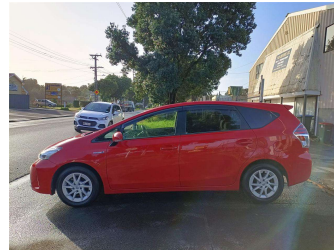

2015 Toyota Prius ALPHA S FACELIFT, CRUISE,

Purchase Price **\$18,995**

Includes GST
Excludes on-road costs of \$495 Note: A Clean Car fee/rebate does not apply to this vehicle

FinanceNoBlurb

Gain peace of mind with Mechanical Breakdown Insurance. **Ask us how.**

- Top features**
- » ABS brakes
 - » Air Conditioning
 - » CD Player
 - » Central Locking
 - » Climate Control
 - » Driver airbag
 - » Factory CD(s)
 - » Passenger airbag
 - » Power steering

Body Style
4 door, Station Wagon

Odometer
35,300 km

Engine
1800 cc, Hybrid

Fuel Type
Hybrid

Transmission
Auto

Wheels
Factory Alloys

VIN
7AT0H637X23033024

Interior
Black

Safety