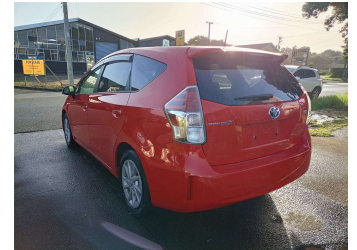

2015 Toyota Prius ALPHA S FACELIFT, CRUISE,

Purchase Price **\$18,995**

Includes GST
Excludes on-road costs of \$495 Note: A Clean Car fee/rebate does not apply to this vehicle

FinanceNoBlurb

Gain peace of mind with Mechanical Breakdown Insurance. **Ask us how.**

- Top features**
- » ABS brakes
 - » Air Conditioning
 - » CD Player
 - » Central Locking
 - » Climate Control
 - » Driver airbag
 - » Factory CD(s)
 - » Passenger airbag
 - » Power steering

Body Style
4 door, Station Wagon

Odometer
35,300 km

Engine
1800 cc, Hybrid

Fuel Type
Hybrid

Transmission
Auto

Wheels
Factory Alloys

VIN
7AT0H637X23033024

Interior
Black

Safety

Based on 2023 UCSR rating for 12-21 models

Reg No.

-

Ext Colour
Red

History

-

Seats
5 seats

CO2 Emissions
★★★★☆
111 grams/km