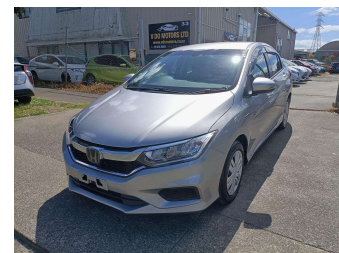

2017 Honda Grace LX, HYBRID, ADAPTIVE CRUISE,

Purchase Price **\$19,495**

Includes GST
Excludes on-road costs of \$495

Finance may be available on this vehicle. Ask one of our friendly staff for more information.

Body Style
4 door, Sedan

Odometer
26,800 km

Engine
1500 cc

Fuel Type
Hybrid

Transmission
Auto

Wheels
-

VIN
7AT08GEDX23201218

Interior
Black