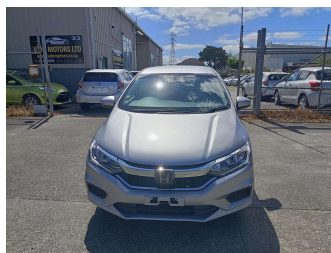

2017 Honda Grace LX, HYBRID, ADAPTIVE CRUISE,

Purchase Price **\$19,495**

Includes GST
Excludes on-road costs of \$495

Finance may be available on this vehicle. Ask one of our friendly staff for more information.

Body Style
4 door, Sedan

Odometer
26,800 km

Engine
1500 cc

Fuel Type
Hybrid

Transmission
Auto

Wheels
-

VIN
7AT08GEDX23201218

Interior
Black