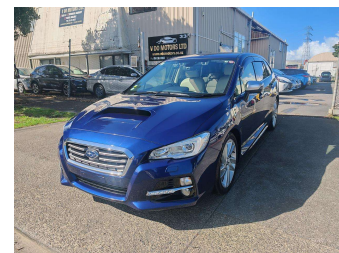

2015 Subaru Levorg AWD TURBO 2.0GT EYESIGHT,

Purchase Price **\$17,495**
Includes GST
 Excludes on-road costs of \$595

Finance may be available on this vehicle. Ask one of our friendly staff for more information.

Body Style
4 door, Station Wagon

Odometer
68,500 km

Engine
2000 cc, Petrol

Fuel Type
Petrol

Transmission
Auto, 4WD

Wheels
Factory Alloys

VIN
7AT0GF22X24013685

Interior
 -

Safety

Based on 2024 VSRR rating

Reg No.

-

Ext Colour
Blue

History

-

Seats
5 seats, Leather