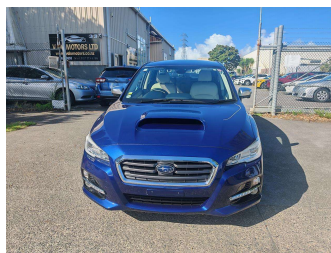

2015 Subaru Levorg AWD TURBO 2.0GT EYESIGHT,

Purchase Price **\$17,495**
Includes GST
 Excludes on-road costs of \$595

Finance may be available on this vehicle. Ask one of our friendly staff for more information.

Body Style
4 door, Station Wagon

Odometer
68,500 km

Engine
2000 cc, Petrol

Fuel Type
Petrol

Transmission
Auto, 4WD

Wheels
Factory Alloys

VIN
7AT0GF22X24013685

Interior
 -

Safety

Based on 2024 VSRR rating

Reg No.

-

Ext Colour
Blue

History

-

Seats
5 seats, Leather