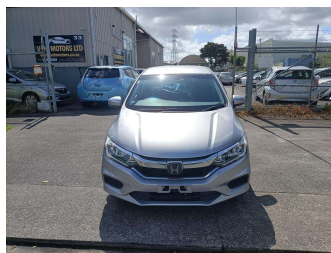

2017 Honda Grace LX, HYBRID, ADAPTIVE CRUISE,

Purchase Price **\$19,695**

Includes GST
Excludes on-road costs of \$495

Finance may be available on this vehicle. Ask one of our friendly staff for more information.

Body Style
4 door, Sedan

Odometer
24,600 km

Engine
1500 cc, Hybrid

Fuel Type
Hybrid

Transmission
Auto

Wheels
-

VIN
7AT08GEDX23201072

Interior
Black