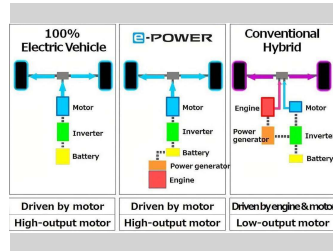

# 2020 Nissan Serena E-POWER, PRO PILOT, 360

**Purchase Price** **\$21,995**

Includes GST  
Excludes on-road costs of \$595

Finance may be available on this vehicle. Ask one of our friendly staff for more information.

Body Style  
**4 door, Van**

Odometer  
**108,900 km**

Engine  
**1200 cc, Hybrid**

Fuel Type  
**Hybrid**

Transmission  
**Auto**

Wheels  
**Factory Alloys**

VIN  
-

Interior  
**Black**

Safety  
  
Based on 2025 VSRR rating

Reg No.  
-

Ext Colour  
**Pearl White**

History  
-

Seats  
**7 seats**

CO2 Emissions  
**★★★★☆**  
**129 grams/km**

Energy Economy  
**★★★★☆☆**  
**Annual fuel cost of \$2,200**  
**5.6L per 100km**