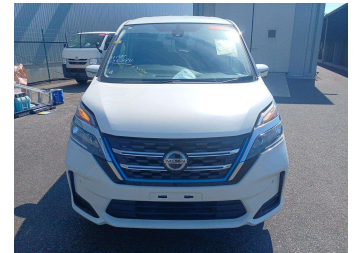

# 2020 Nissan Serena E-POWER, PRO PILOT, 360

**Purchase Price** **\$21,995**

Includes GST  
Excludes on-road costs of \$595

Finance may be available on this vehicle. Ask one of our friendly staff for more information.

Body Style  
**4 door, Van**

Odometer  
**108,900 km**

Engine  
**1200 cc, Hybrid**

Fuel Type  
**Hybrid**

Transmission  
**Auto**

Wheels  
**Factory Alloys**

VIN  
-

Interior  
**Black**

Safety  
  
Based on 2025 VSRR rating

Reg No.  
-

Ext Colour  
**Pearl White**

History  
-

Seats  
**7 seats**

CO2 Emissions  
**★★★★☆**  
**129 grams/km**

Energy Economy  
**★★★★☆☆**  
**Annual fuel cost of \$2,200**  
**5.6L per 100km**