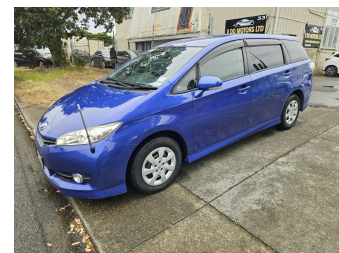

2014 Toyota Wish NEW WOF, NEW SERVICE, 4 X

Purchase Price

\$14,495

Includes GST, Registration & Licensing

Finance may be available on this vehicle. Ask one of our friendly staff for more information.

Gain peace of mind with Mechanical Breakdown Insurance. **Ask us how.**

Top features

None Listed

Body Style

4 door, Station Wagon

Odometer

54,500 km

Engine

1800 cc, Petrol

Fuel Type

Petrol

Transmission

Auto

Wheels

-

VIN

7AT0H64BX24166681