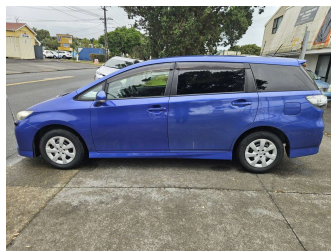

2014 Toyota Wish NEW WOF, NEW SERVICE, 4 X

Purchase Price

\$14,495

Includes GST, Registration & Licensing

Finance may be available on this vehicle. Ask one of our friendly staff for more information.

Gain peace of mind with Mechanical Breakdown Insurance. **Ask us how.**

Top features

None Listed

Body Style

4 door, Station Wagon

Odometer

54,500 km

Engine

1800 cc, Petrol

Fuel Type

Petrol

Transmission

Auto

Wheels

-

VIN

7AT0H64BX24166681