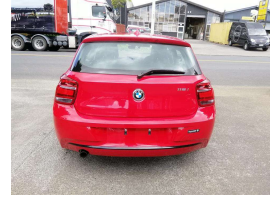

2014 BMW 116i SPORT, NZ GPS, BLUETOOTH,

VEHICLE INFORMATION

Cash Price

Includes GST
Excludes on-road costs of \$495

\$15,499

Note: A Clean Car fee/rebate does not apply to this vehicle

Finance may be available on this vehicle. Ask one of our friendly staff for more information.

Gain peace of mind with Mechanical Breakdown Insurance. Ask us how.

Body

4 door, Hatchback

Odometer

45,600 km

Engine

1600 cc, Petrol

Fuel Type

-

Ext Colour

Red

History

-

Seats

5 seats, Cloth

Interior

Black

Audio

-

Stock ID

3512

Exterior Features

Interior Features

- » Air Conditioning
- » CD Player
- » Central Locking
- » Climate Control
- » Driver airbag
- » Factory CD(s)
- » LCD screen with Reverse Camera
- » Passenger airbag
- » Power Steering