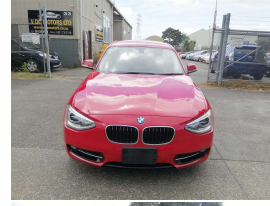

2014 BMW 116i SPORT, NZ GPS, BLUETOOTH,

VEHICLE INFORMATION

Cash Price

Includes GST
Excludes on-road costs of \$495

\$15,499

Note: A Clean Car fee/rebate does not apply to this vehicle

Finance may be available on this vehicle. Ask one of our friendly staff for more information.

Gain peace of mind with Mechanical Breakdown Insurance. Ask us how.

Body

4 door, Hatchback

Odometer

45,600 km

Engine

1600 cc, Petrol

Fuel Type

-

Ext Colour

Red

History

-

Seats

5 seats, Cloth

Interior

Black

Audio

-

Stock ID

3512

Exterior Features

Interior Features

- » Air Conditioning
- » CD Player
- » Central Locking
- » Climate Control
- » Driver airbag
- » Factory CD(s)
- » LCD screen with Reverse Camera
- » Passenger airbag
- » Power Steering