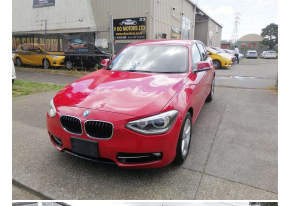

2014 BMW 116i SPORT, NZ GPS, BLUETOOTH,

VEHICLE INFORMATION

Cash Price

Includes GST
Excludes on-road costs of \$495

\$15,499

Note: A Clean Car fee/rebate does not apply to this vehicle

Finance may be available on this vehicle. Ask one of our friendly staff for more information.

Gain peace of mind with Mechanical Breakdown Insurance. Ask us how.

Body

4 door, Hatchback

Odometer

45,600 km

Engine

1600 cc, Petrol

Fuel Type

-

Ext Colour

Red

History

-

Seats

5 seats, Cloth

Interior

Black

Audio

-

Stock ID

3512

Exterior Features

Interior Features

- » Air Conditioning
- » CD Player
- » Central Locking
- » Climate Control
- » Driver airbag
- » Factory CD(s)
- » LCD screen with Reverse Camera
- » Passenger airbag
- » Power Steering