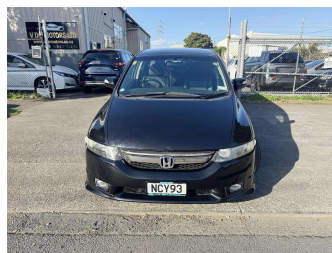

2006 Honda Odyssey ABSOLUTE, NEW WOF, NEW

Purchase Price **\$6,799**
Includes GST, Registration & Licensing

Finance may be available on this vehicle. Ask one of our friendly staff for more information.

Gain peace of mind with Mechanical Breakdown Insurance. **Ask us how.**

Top features
None Listed

Body Style
4 door, Station Wagon

Odometer
126,000 km

Engine
2350 cc, Petrol

Fuel Type
Petrol

Transmission
Auto

Wheels
Factory Alloys

VIN
7AT08G61X20304184

Interior
Black

Safety

Based on 2023 UCSR rating for 04-09 models

Reg No.
NCY93

Ext Colour
Black

History
-

Seats
7 seats

CO2 Emissions
★ ★ ☆ ☆ ☆ ☆
244 grams/km