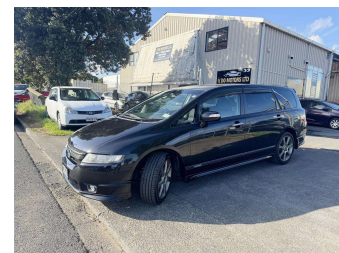

2006 Honda Odyssey ABSOLUTE, NEW WOF, NEW

Purchase Price **\$6,799**
Includes GST, Registration & Licensing

Finance may be available on this vehicle. Ask one of our friendly staff for more information.

Gain peace of mind with Mechanical Breakdown Insurance. **Ask us how.**

Top features
None Listed

Body Style
4 door, Station Wagon

Odometer
126,000 km

Engine
2350 cc, Petrol

Fuel Type
Petrol

Transmission
Auto

Wheels
Factory Alloys

VIN
7AT08G61X20304184