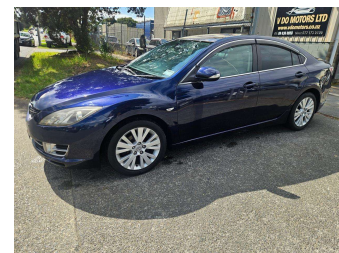

# 2008 Mazda Atenza 2.5L LEATHER SEATS, SMART

Purchase Price

**\$7,945**

Includes GST, Registration & Licensing

Finance may be available on this vehicle. Ask one of our friendly staff for more information.

## Top features

None Listed

Body Style

**Sedan**

Odometer

**132,950 km**

Engine

**2500 cc**

Fuel Type

**Petrol**

Transmission

**Auto**

Wheels

**Factory Alloys**

VIN

**7AT0C139X19100262**