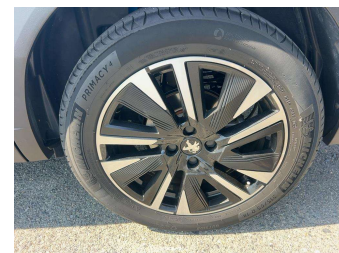

2022 Peugeot E-2008 GT SPORT EV, 360 CAMERA,

Purchase Price

\$30,795

Includes GST
Excludes on-road costs of \$695

Finance may be available on this vehicle. Ask one of our friendly staff for more information.

Body Style
4 door, SUV / 4x4

Odometer
19,300 km

Engine
0 cc, Electric

Fuel Type
Electricity

Transmission
Auto

Wheels
Factory Alloys

VIN
-

Interior
Black

Safety
-

Reg No.
-

Ext Colour
Blue

History
-

Seats
5 seats, Leather

CO2 Emissions
-

Energy Economy
☆☆☆☆☆☆

Annual fuel cost not available