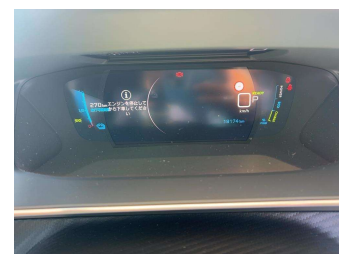

2022 Peugeot E-2008 GT SPORT EV, 360 CAMERA,

Purchase Price

$30,795

Includes GST
Excludes on-road costs of $695

Finance may be available on this vehicle. Ask one of our friendly staff for more information.

Gain peace of mind with Mechanical Breakdown Insurance. **Ask us how.**

1. **Top features**
2. » ABS brakes
   - » Air Conditioning
   - » Central Locking
   - » Climate Control
   - » Driver airbag
   - » Factory CD(s)
   - » Passenger airbag
   - » Power steering

Body Style
4 door, SUV / 4x4

Odometer
19,300 km

Engine
0 cc, Electric

Fuel Type
Electricity

Transmission
Auto

Wheels
Factory Alloys

VIN
-

Interior
Black

Safety
-

Reg No.
-

Ext Colour
Blue

History
-

Seats
5 seats, Leather

CO2 Emissions
-

Energy Economy
☆☆☆☆☆☆

Annual fuel cost not available

Energy Consumption unknown.

Stock ID: 4869

V Do Motors | Phone 09 6360058 | Email sales@vdomotors.co.nz
33, Alfred St, Onehunga, Auckland 1061, New Zealand
www.vdomotors.co.nz