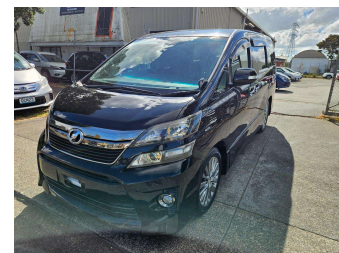

2014 Toyota Vellfire 2.4Z GOLDEN EYES, PILOT

Purchase Price

\$17,895

Includes GST
Excludes on-road costs of \$595

Finance may be available on this vehicle. Ask one of our friendly staff for more information.

Body Style
4 door, Van

Odometer
124,500 km

Engine
2400 cc, Petrol

Fuel Type
Petrol

Transmission
Auto

Wheels
Factory Alloys

VIN
7AT0H65MX26353647

Interior
Black