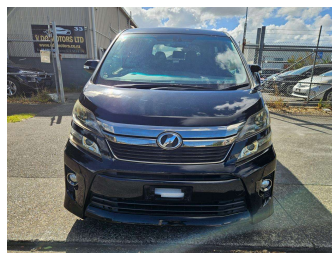

2014 Toyota Vellfire 2.4Z GOLDEN EYES, PILOT

Purchase Price

\$17,895

Includes GST
Excludes on-road costs of \$595

Finance may be available on this vehicle. Ask one of our friendly staff for more information.

Body Style
4 door, Van

Odometer
124,500 km

Engine
2400 cc, Petrol

Fuel Type
Petrol

Transmission
Auto

Wheels
Factory Alloys

VIN
7AT0H65MX26353647

Interior
Black

Safety

Based on 2025 VSRR rating

Reg No.
-

Ext Colour
Black

History
-

Seats
7 seats

CO2 Emissions
★ ★ ★ ☆ ☆ ☆
233 grams/km

Energy Economy
★ ☆ ☆ ☆ ☆ ☆
Annual fuel cost of \$3,920
10L per 100km