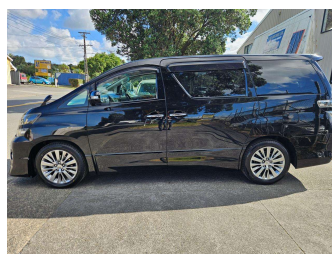

2014 Toyota Vellfire 2.4Z GOLDEN EYES, PILOT

Purchase Price

\$17,895

Includes GST
Excludes on-road costs of \$595

Finance may be available on this vehicle. Ask one of our friendly staff for more information.

Body Style
4 door, Van

Odometer
124,500 km

Engine
2400 cc, Petrol

Fuel Type
Petrol

Transmission
Auto

Wheels
Factory Alloys

VIN
7AT0H65MX26353647

Interior
Black