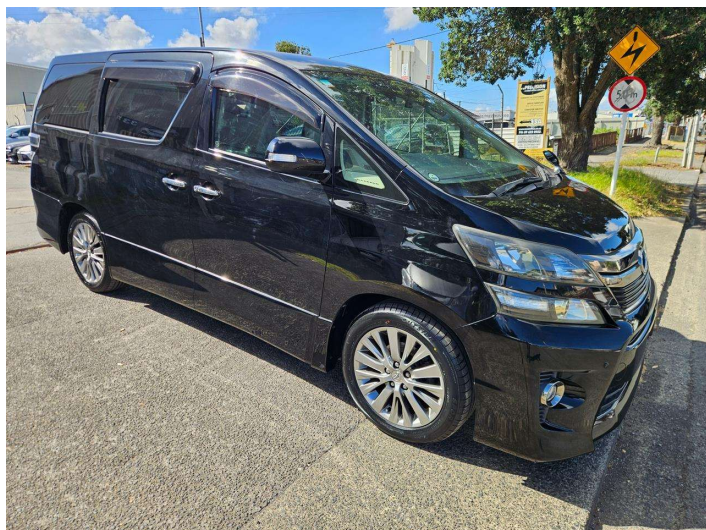

2014 Toyota Vellfire 2.4Z GOLDEN EYES, PILOT

Purchase Price

\$17,895

Includes GST
Excludes on-road costs of \$595

Finance may be available on this vehicle. Ask one of our friendly staff for more information.

Body Style
4 door, Van

Odometer
124,500 km

Engine
2400 cc, Petrol

Fuel Type
Petrol

Transmission
Auto

Wheels
Factory Alloys

VIN
7AT0H65MX26353647

Interior
Black

Safety

Based on 2025 VSRR rating

Reg No.
-

Ext Colour
Black

History
-

Seats
7 seats

CO2 Emissions
★ ★ ★ ☆ ☆ ☆
233 grams/km

Energy Economy
★ ☆ ☆ ☆ ☆ ☆
Annual fuel cost of \$3,920
10L per 100km