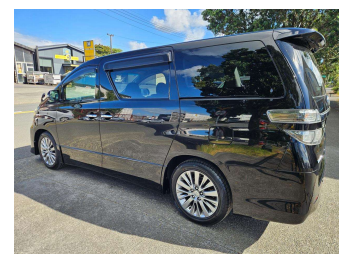

2014 Toyota Vellfire 2.4Z GOLDEN EYES, PILOT

Purchase Price

\$17,895

Includes GST
Excludes on-road costs of \$595

Finance may be available on this vehicle. Ask one of our friendly staff for more information.

Body Style
4 door, Van

Odometer
124,500 km

Engine
2400 cc, Petrol

Fuel Type
Petrol

Transmission
Auto

Wheels
Factory Alloys

VIN
7AT0H65MX26353647

Interior
Black