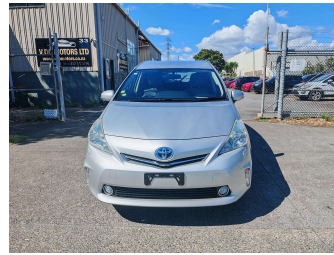

# 2014 Toyota Prius ALPHA S, REVERSE CAMERA,

**Purchase Price** **\$15,699**

Includes GST  
Excludes on-road costs of \$595

Finance may be available on this vehicle. Ask one of our friendly staff for more information.

Body Style  
**4 door, Station Wagon**

Odometer  
**65,500 km**

Engine  
**1800 cc, Hybrid**

Fuel Type  
**Hybrid**

Transmission  
**Auto**

Wheels  
**Factory Alloys**

VIN  
**7AT0H637X25336997**

Interior  
**Black**