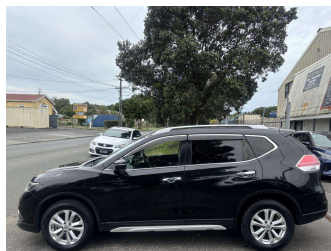

2016 Nissan X-Trail 20X, 7 SEATER, CRUISE,

Purchase Price **\$16,795**
Includes GST
 Excludes on-road costs of \$595

Finance may be available on this vehicle. Ask one of our friendly staff for more information.

Body Style
4 door, SUV / 4x4

Odometer
86,800 km

Engine
2000 cc, Petrol

Fuel Type
Petrol

Transmission
Auto

Wheels
Factory Alloys

VIN
7AT0DH6LX25010702

Interior
Black