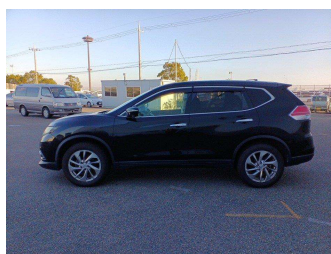

2017 Nissan X-trail 20XTT, 360 CAMERA, CRUISE

Purchase Price **\$18,495**

Includes GST
Excludes on-road costs of \$595

Finance may be available on this vehicle. Ask one of our friendly staff for more information.

Body Style
4 door, SUV / 4x4

Odometer
55,900 km

Engine
2000 cc, Petrol

Fuel Type
Petrol

Transmission
Auto

Wheels
Factory Alloys

VIN
-

Interior
Black