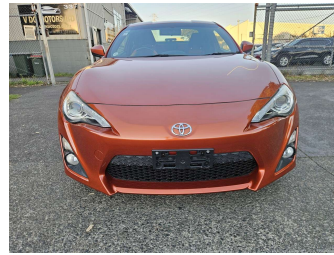

# 2014 Toyota 86 GT, 6 SPEED MANUAL, ENGINE

Purchase Price

**\$23,495**

Includes GST  
Excludes on-road costs of \$595

Finance may be available on this vehicle. Ask one of our friendly staff for more information.