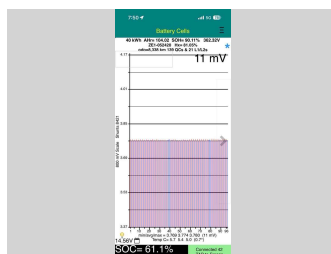

2019 Nissan Leaf 40X, PRO PILOT, 360 CAMERA,

Purchase Price **\$18,499**
Includes GST
Excludes on-road costs of \$595

Finance may be available on this vehicle. Ask one of our friendly staff for more information.