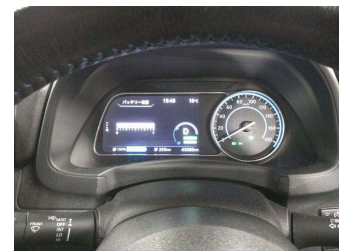

2021 Nissan Leaf 40X, 89% SOH, PRO PILOT,

Purchase Price **\$19,995**
Includes GST
 Excludes on-road costs of \$695

Finance may be available on this vehicle. Ask one of our friendly staff for more information.

Gain peace of mind with Mechanical Breakdown Insurance. **Ask us how.**

Top features
 None Listed

Body Style
4 door, Hatchback

Odometer
43,800 km

Engine
0 cc, Electric

Fuel Type
Electricity

Transmission
Auto