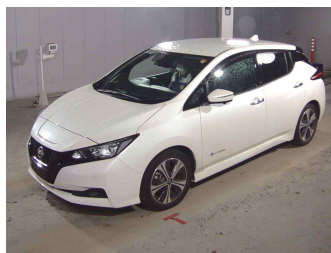

2021 Nissan Leaf 40X, 89% SOH, PRO PILOT,

Purchase Price **\$19,995**
Includes GST
 Excludes on-road costs of \$695

Finance may be available on this vehicle. Ask one of our friendly staff for more information.

Gain peace of mind with Mechanical Breakdown Insurance. **Ask us how.**

Top features
 None Listed

Body Style
4 door, Hatchback

Odometer
43,800 km

Engine
0 cc, Electric

Fuel Type
Electricity

Transmission
Auto

Wheels
Factory Alloys

VIN
 -

Interior
Black

Safety

Based on 2025 VSRR rating

Reg No.

-

Ext Colour
Pearl White