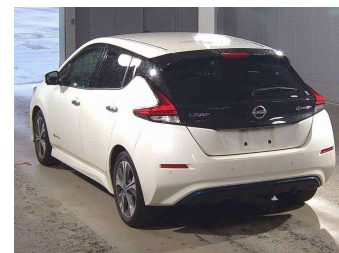

2021 Nissan Leaf 40X, 89% SOH, PRO PILOT,

Purchase Price **\$19,995**
Includes GST
 Excludes on-road costs of \$695

Finance may be available on this vehicle. Ask one of our friendly staff for more information.

Gain peace of mind with Mechanical Breakdown Insurance. **Ask us how.**

Top features
 None Listed

Body Style
4 door, Hatchback

Odometer
43,800 km

Engine
0 cc, Electric

Fuel Type
Electricity

Transmission
Auto