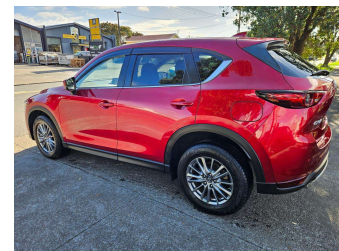

2018 Mazda CX-5 20S ,ADAPTIVE CRUISE, 4 X NEW

Purchase Price **\$26,895**

Includes GST
Excludes on-road costs of \$595

Finance may be available on this vehicle. Ask one of our friendly staff for more information.

Body Style
4 door, SUV / 4x4

Odometer
32,200 km

Engine
2000 cc, Petrol

Fuel Type
Petrol

Transmission
Auto

Wheels
Factory Alloys

VIN
-

Interior
Black