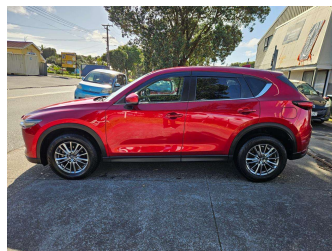

2018 Mazda CX-5 20S ,ADAPTIVE CRUISE, 4 X NEW

Purchase Price **\$26,895**

Includes GST
Excludes on-road costs of \$595

Finance may be available on this vehicle. Ask one of our friendly staff for more information.

Body Style
4 door, SUV / 4x4

Odometer
32,200 km

Engine
2000 cc, Petrol

Fuel Type
Petrol

Transmission
Auto

Wheels
Factory Alloys

VIN
-

Interior
Black