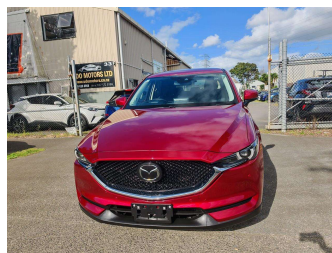

2018 Mazda CX-5 20S ,ADAPTIVE CRUISE, 4 X NEW

Purchase Price **\$26,895**

Includes GST
Excludes on-road costs of \$595

Finance may be available on this vehicle. Ask one of our friendly staff for more information.

Body Style
4 door, SUV / 4x4

Odometer
32,200 km

Engine
2000 cc, Petrol

Fuel Type
Petrol

Transmission
Auto

Wheels
Factory Alloys

VIN
-

Interior
Black