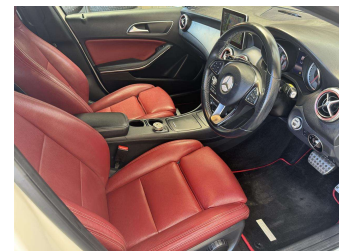

2016 Mercedes-Benz GLA 250 SPORT 4MATIC, FULL

Purchase Price
Includes GST
Excludes on-road costs of $695

$19,495

Finance may be available on this vehicle. Ask one of our friendly staff for more information.

Gain peace of mind with Mechanical Breakdown Insurance. **Ask us how.**

Top features
None Listed

Body Style
4 door, SUV / 4x4

Odometer
42,800 km

Engine
2000 cc, Petrol

Fuel Type
Petrol

Transmission
Auto, 4WD

Wheels
Factory Alloys

VIN
WDC1569462J190517

Interior
Black

Safety

Based on 2025 UCSR rating for 14-19 models

Reg No.

-

Ext Colour
White

History

-

Seats
5 seats, Leather

CO2 Emissions
★★★★☆
186 grams/km

Energy Economy
★★☆☆☆☆

Annual fuel cost of $3,100
7.9L per 100km

Cost per year is an estimate based on petrol price of $2.80 per litre and an average distance of 14000 km. Emissions and Energy Economy figures standardised to 3P WLTP.

Stock ID: 4687

V Do Motors | Phone 09 6360058 | Email sales@vdomotors.co.nz
33, Alfred St, Onehunga, Auckland 1061, New Zealand
www.vdomotors.co.nz