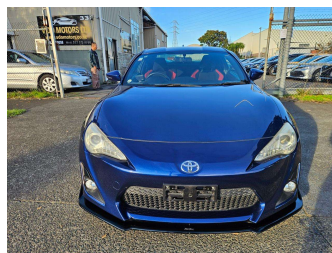

# 2015 Toyota 86 GT, 6 SPEED MANUAL, ENGINE

Purchase Price

**\$25,495**

Includes GST  
Excludes on-road costs of \$595

Finance may be available on this vehicle. Ask one of our friendly staff for more information.