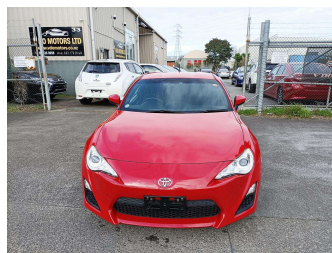

2013 Toyota 86 G, 6 SPEED MANUAL, BLUETOOTH,

Purchase Price

\$24,495

Includes GST, Registration & Licensing

Finance may be available on this vehicle. Ask one of our friendly staff for more information.

Gain peace of mind with Mechanical Breakdown Insurance. **Ask us how.**

Top features

- » ABS brakes
- » Air Conditioning
- » CD Player
- » Central Locking
- » Climate Control
- » Driver airbag
- » Factory CD(s)
- » Passenger airbag
- » Power steering

Body Style

4 door, Coupe

Odometer

52,200 km

Engine

2000 cc, Petrol

Fuel Type

Petrol

Transmission

6-Speed Manual