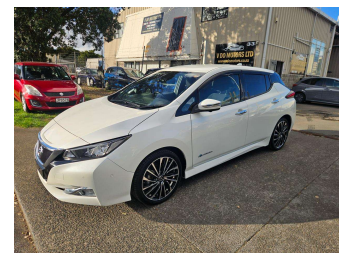

# 2021 Nissan Leaf 40G, PRO PILOT, 360 CAMERA,

**Purchase Price** **\$20,995**

Includes GST  
Excludes on-road costs of \$695

Finance may be available on this vehicle. Ask one of our friendly staff for more information.

Transmission  
**Auto**

Wheels  
**Custom Alloys**

VIN  
**7AT0DH8KX26094738**

Interior  
**Black**

Safety

Based on 2025 VSRR rating

Reg No.

-

Ext Colour  
**Pearl White**

History

-

Seats  
**5 seats**

CO2 Emissions  
**★★★★☆**  
**0 grams/km**

Energy Economy  
**★★★★☆**

**Annual fuel cost not available**

Cost per year is an estimate based on electricity price of \$0.27 per kWh and an average distance of 14000 km. Includes Road User Charges (RUC). Emissions and Energy Economy figures standardised to 3P WLTP.  
**Stock ID: 4841**