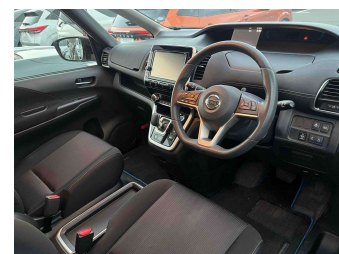

2019 Nissan Serena E-POWER, HIGHWAY STAR, PRO

Purchase Price **\$19,985**

Includes GST
Excludes on-road costs of \$595

Finance may be available on this vehicle. Ask one of our friendly staff for more information.

Gain peace of mind with Mechanical Breakdown Insurance. **Ask us how.**

- Top features**
- » ABS brakes
 - » Air Conditioning
 - » CD Player
 - » Central Locking
 - » Climate Control
 - » Driver airbag
 - » Factory CD(s)
 - » Passenger airbag
 - » Power steering

Body Style	4 door, Van	Reg No.	-
Odometer	110,800 km	Ext Colour	Pearl White
Engine	1200 cc, Hybrid	History	-
Fuel Type	Hybrid	Seats	7 seats
Transmission	Auto	CO2 Emissions	★★★★☆
Wheels	Factory Alloys		116 grams/km
VIN	-	Energy Economy	★★★★☆☆
Interior	Black		Annual fuel cost of \$1,920
Safety			4.9L per 100km
	Based on 2025 VSRR rating		Cost per year is an estimate based on petrol price of \$2.80 per litre and an average distance of 14000 km. Emissions and Energy Economy figures standardised to 3P WLTP.
			Stock ID: 4880