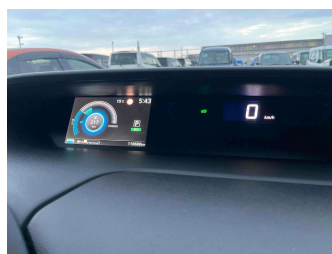

2019 Nissan Serena E-POWER, HIGHWAY STAR, PRO

Purchase Price **\$19,985**

Includes GST
Excludes on-road costs of \$595

Finance may be available on this vehicle. Ask one of our friendly staff for more information.

Body Style	4 door, Van	Reg No.	-
Odometer	110,800 km	Ext Colour	Pearl White
Engine	1200 cc, Hybrid	History	-
Fuel Type	Hybrid	Seats	7 seats
Transmission	Auto	CO2 Emissions	★★★★☆
Wheels	Factory Alloys		116 grams/km
VIN	-	Energy Economy	★★★★☆☆
Interior	Black		Annual fuel cost of \$1,920
Safety			4.9L per 100km
	Based on 2025 VSRR rating		Cost per year is an estimate based on petrol price of \$2.80 per litre and an average distance of 14000 km. Emissions and Energy Economy figures standardised to 3P WLTP.
			Stock ID: 4880