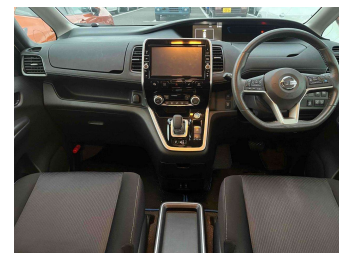

2019 Nissan Serena E-POWER, HIGHWAY STAR, PRO

Purchase Price **\$19,985**

Includes GST
Excludes on-road costs of \$595

Finance may be available on this vehicle. Ask one of our friendly staff for more information.

Gain peace of mind with Mechanical Breakdown Insurance. **Ask us how.**

- Top features**
- » ABS brakes
 - » Air Conditioning
 - » CD Player
 - » Central Locking
 - » Climate Control
 - » Driver airbag
 - » Factory CD(s)
 - » Passenger airbag
 - » Power steering

Body Style	4 door, Van	Reg No.	-
Odometer	110,800 km	Ext Colour	Pearl White
Engine	1200 cc, Hybrid	History	-
Fuel Type	Hybrid	Seats	7 seats
Transmission	Auto	CO2 Emissions	★★★★☆
Wheels	Factory Alloys		116 grams/km
VIN	-	Energy Economy	★★★★☆☆
Interior	Black		Annual fuel cost of \$1,920
Safety			4.9L per 100km
	Based on 2025 VSRR rating		Cost per year is an estimate based on petrol price of \$2.80 per litre and an average distance of 14000 km. Emissions and Energy Economy figures standardised to 3P WLTP.
			Stock ID: 4880