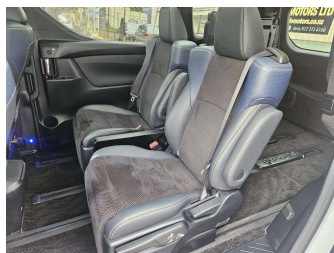

2017 Toyota Vellfire 2.5Z A EDITION GOLDEN EYES,

Purchase Price **\$30,895**

Includes GST
Excludes on-road costs of \$595

Finance may be available on this vehicle. Ask one of our friendly staff for more information.

Gain peace of mind with Mechanical Breakdown Insurance. **Ask us how.**

- Top features**
- » ABS brakes
 - » Air Conditioning
 - » CD Player
 - » Central Locking
 - » Climate Control
 - » Driver airbag
 - » Factory CD(s)
 - » Passenger airbag
 - » Power steering

Body Style	4 door, Van	Reg No.	-
Odometer	119,800 km	Ext Colour	Pearl White
Engine	2500 cc, Petrol	History	-
Fuel Type	Petrol	Seats	7 seats, Leather
Transmission	Auto	CO2 Emissions	★★★★☆☆ 222 grams/km
Wheels	18", Factory Alloys	Energy Economy	★★☆☆☆☆ Annual fuel cost of \$3,760 9.6L per 100km
VIN	7AT0H65MX26110860	Cost per year is an estimate based on petrol price of \$2.80 per litre and an average distance of 14000 km. Emissions and Energy Economy figures standardised to 3P WLTP.	
Interior	Black		
Safety	 4 star safety rating		Stock ID: 4783
	Based on 2025 VSRR rating		