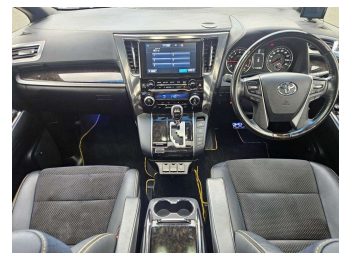

2017 Toyota Vellfire 2.5Z A EDITION GOLDEN EYES,

Purchase Price **\$30,895**

Includes GST
Excludes on-road costs of \$595

Finance may be available on this vehicle. Ask one of our friendly staff for more information.

Gain peace of mind with Mechanical Breakdown Insurance. **Ask us how.**

- Top features**
- » ABS brakes
 - » Air Conditioning
 - » CD Player
 - » Central Locking
 - » Climate Control
 - » Driver airbag
 - » Factory CD(s)
 - » Passenger airbag
 - » Power steering

Body Style	4 door, Van	Reg No.	-
Odometer	119,800 km	Ext Colour	Pearl White
Engine	2500 cc, Petrol	History	-
Fuel Type	Petrol	Seats	7 seats, Leather
Transmission	Auto	CO2 Emissions	★★★★☆☆ 222 grams/km
Wheels	18", Factory Alloys	Energy Economy	★★☆☆☆☆ Annual fuel cost of \$3,760 9.6L per 100km
VIN	7AT0H65MX26110860	Cost per year is an estimate based on petrol price of \$2.80 per litre and an average distance of 14000 km. Emissions and Energy Economy figures standardised to 3P WLTP.	
Interior	Black		
Safety	 4 star safety rating		Stock ID: 4783
	Based on 2025 VSRR rating		