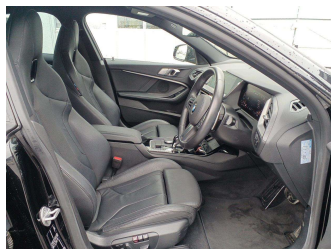

# 2021 BMW M235i M235i XDRIVE GRAN COUPE,

**Purchase Price** **\$36,995**

Includes GST  
Excludes on-road costs of \$695

Finance may be available on this vehicle. Ask one of our friendly staff for more information.

Gain peace of mind with Mechanical Breakdown Insurance. **Ask us how.**

**Top features**

None Listed

Body Style  
**4 door, Sedan**

Odometer  
**63,500 km**

Engine  
**2000 cc, Petrol**

Fuel Type  
**Petrol**

Transmission  
**Auto, 4WD**

Wheels  
**18", Factory Alloys**

VIN  
-

Interior  
**Black**

Safety  
-

Reg No.  
-

Ext Colour  
**Black**

History  
-