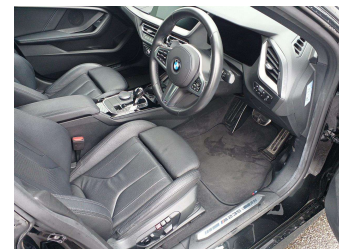

2021 BMW M235i M235i XDRIVE GRAN COUPE,

Purchase Price **$36,995**

Includes GST
Excludes on-road costs of $695

Finance may be available on this vehicle. Ask one of our friendly staff for more information.

Gain peace of mind with Mechanical Breakdown Insurance. **Ask us how.**

Top features

None Listed

Body Style
4 door, Sedan

Odometer
63,500 km

Engine
2000 cc, Petrol

Fuel Type
Petrol

Transmission
Auto, 4WD

Wheels
18", Factory Alloys

VIN
-

Interior
Black

Safety
-

Reg No.
-

Ext Colour
Black

History
-

Seats
5 seats, Leather

CO2 Emissions
-

Energy Economy
☆☆☆☆☆☆

Annual fuel cost not available

Energy Consumption unknown.

Stock ID: 4875

V Do Motors | Phone 09 6360058 | Email sales@vdomotors.co.nz
33, Alfred St, Onehunga, Auckland 1061, New Zealand
www.vdomotors.co.nz