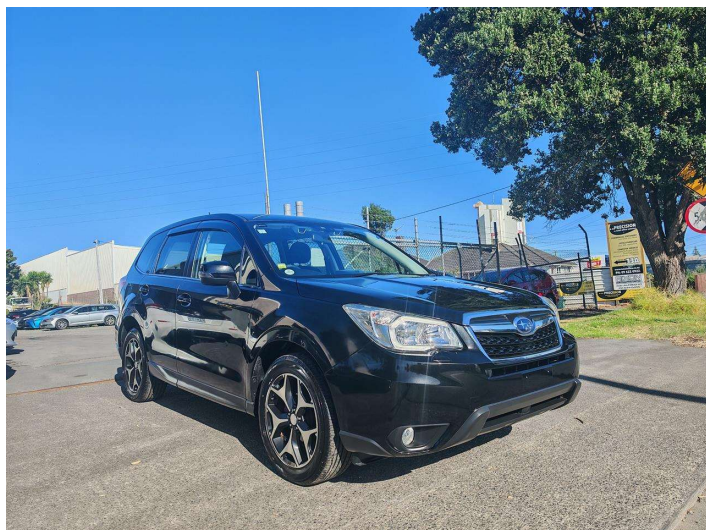

# 2014 Subaru Forester 2.0I-S EYESIGHT, 4WD, PUSH

**Purchase Price**

**\$15,895**

Includes GST  
Excludes on-road costs of \$595

Finance may be available on this vehicle. Ask one of our friendly staff for more information.

Body Style  
**4 door, SUV / 4x4**

Odometer  
**65,000 km**

Engine  
**2000 cc, Petrol**

Fuel Type  
**Petrol**

Transmission  
**Auto, 4WD**

Wheels  
**Factory Alloys**

VIN  
**7AT0GF17X25034962**

Interior  
**Black**