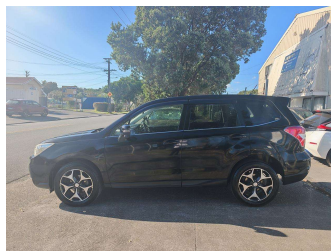

# 2014 Subaru Forester 2.0I-S EYESIGHT, 4WD, PUSH

**Purchase Price**

**\$15,895**

Includes GST  
Excludes on-road costs of \$595

Finance may be available on this vehicle. Ask one of our friendly staff for more information.

Body Style  
**4 door, SUV / 4x4**

Odometer  
**65,000 km**

Engine  
**2000 cc, Petrol**

Fuel Type  
**Petrol**

Transmission  
**Auto, 4WD**

Wheels  
**Factory Alloys**

VIN  
**7AT0GF17X25034962**

Interior  
**Black**