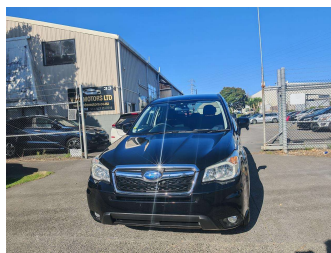

# 2014 Subaru Forester 2.0I-S EYESIGHT, 4WD, PUSH

**Purchase Price**

**\$15,895**

Includes GST  
Excludes on-road costs of \$595

Finance may be available on this vehicle. Ask one of our friendly staff for more information.

Body Style  
**4 door, SUV / 4x4**

Odometer  
**65,000 km**

Engine  
**2000 cc, Petrol**

Fuel Type  
**Petrol**

Transmission  
**Auto, 4WD**

Wheels  
**Factory Alloys**

VIN  
**7AT0GF17X25034962**

Interior  
**Black**