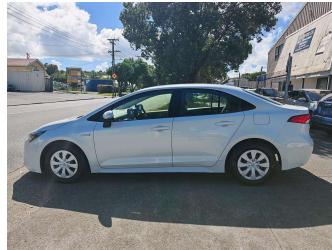

2019 Toyota Corolla HYBRID G-X, ADAPTIVE CRUISE,

Purchase Price **\$20,495**
Includes GST
 Excludes on-road costs of \$595

Finance may be available on this vehicle. Ask one of our friendly staff for more information.

Body Style
4 door, Sedan

Odometer
64,000 km

Engine
1800 cc, Hybrid

Fuel Type
Hybrid

Transmission
Auto

Wheels
 -

VIN
7AT0H607X25005904

Interior
Black