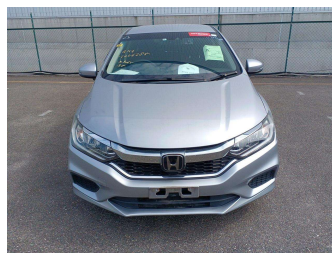

2018 Honda Grace LX, HYBRID, ADAPTIVE CRUISE,

Purchase Price

\$20,295

Includes GST
Excludes on-road costs of \$495

Finance may be available on this vehicle. Ask one of our friendly staff for more information.

Body Style

4 door, Sedan

Odometer

42,600 km

Engine

1500 cc, Hybrid

Fuel Type

Hybrid