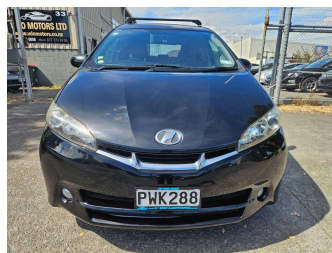

# 2010 Toyota Wish SPORT, PUST START, SMART

Purchase Price

**\$9,495**

Includes GST, Registration & Licensing

Finance may be available on this vehicle. Ask one of our friendly staff for more information.

Gain peace of mind with Mechanical Breakdown Insurance. **Ask us how.**

## Top features

None Listed

Body Style

**4 door, Station Wagon**

Odometer

**109,000 km**

Engine

**1800 cc, Petrol**

Fuel Type

**Petrol**

Transmission

**Auto**

Wheels

**Factory Alloys**

VIN

**7AT0H64BX23084414**