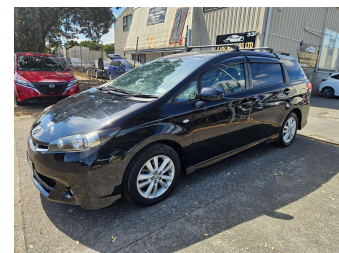

# 2010 Toyota Wish SPORT, PUST START, SMART

Purchase Price

**\$9,495**

Includes GST, Registration & Licensing

Finance may be available on this vehicle. Ask one of our friendly staff for more information.

Gain peace of mind with Mechanical Breakdown Insurance. **Ask us how.**

## Top features

None Listed

Body Style

**4 door, Station Wagon**

Odometer

**109,000 km**

Engine

**1800 cc, Petrol**

Fuel Type

**Petrol**

Transmission

**Auto**

Wheels

**Factory Alloys**

VIN

**7AT0H64BX23084414**