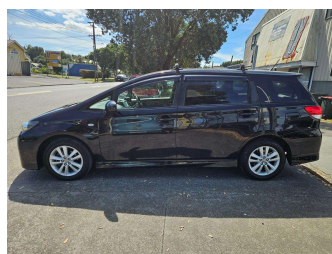

# 2010 Toyota Wish SPORT, PUST START, SMART

Purchase Price

**\$9,495**

Includes GST, Registration & Licensing

Finance may be available on this vehicle. Ask one of our friendly staff for more information.

Gain peace of mind with Mechanical Breakdown Insurance. **Ask us how.**

## Top features

None Listed

Body Style

**4 door, Station Wagon**

Odometer

**109,000 km**

Engine

**1800 cc, Petrol**

Fuel Type

**Petrol**

Transmission

**Auto**

Wheels

**Factory Alloys**

VIN

**7AT0H64BX23084414**