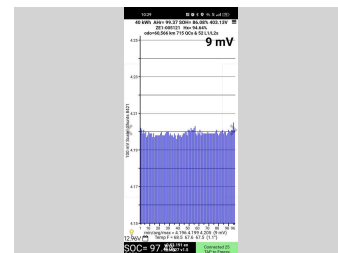

# 2019 Nissan Leaf 40G, Pro Pilot, Adaptive Cruise,

**Purchase Price** **\$18,495**  
 Includes GST  
 Excludes on-road costs of \$495

Finance may be available on this vehicle. Ask one of our friendly staff for more information.

CO2 Emissions  
**★★★★★☆☆**  
**0 grams/km**

Energy Economy  
**★★★★★☆☆**

**Annual fuel cost not available**

Cost per year is an estimate based on electricity price of \$0.27 per kWh and an average distance of 14000 km. Emissions and Energy Economy figures standardised to 3P WLTP.