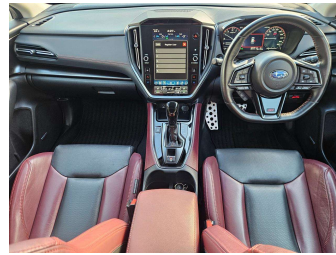

2024 Subaru Levorg STI SPORTS EX 4WD, 1.8L

Purchase Price **\$33,985**

Includes GST
Excludes on-road costs of \$695

Finance may be available on this vehicle. Ask one of our friendly staff for more information.

Body Style
4 door, Station Wagon

Odometer
56,300 km

Engine
1800 cc, Petrol

Fuel Type
Petrol

Transmission
Auto, 4WD

Wheels
Factory Alloys

VIN
7AT0GF22X26073962

Interior
-