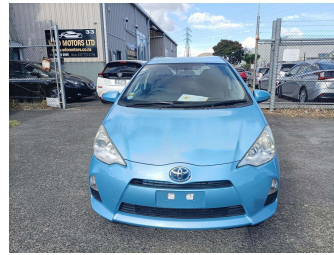

# 2013 Toyota AQUA S, PUSH START, 4 X NEW TYRES,

**Purchase Price**

Body Style  
**4 door, Hatchback**

Odometer  
**31,800 km**

Engine  
**1500 cc**

Fuel Type  
**Hybrid**

Transmission  
**Auto**

Wheels  
-

VIN  
**7AT0H65YX24162889**

Interior  
-