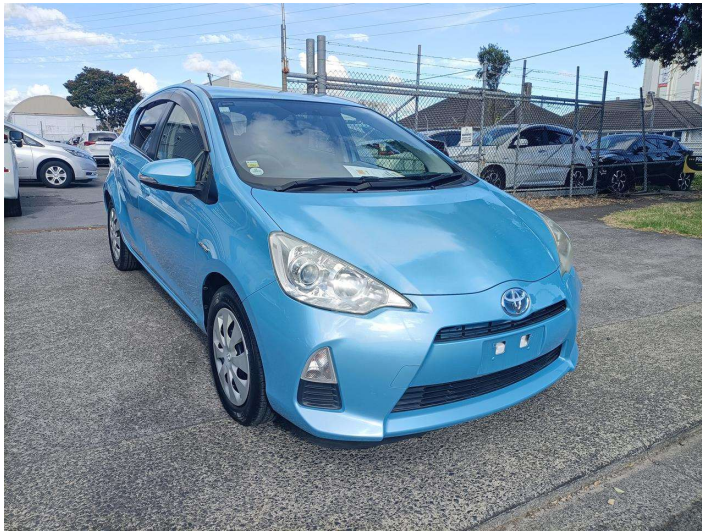

# 2013 Toyota AQUA S, PUSH START, 4 X NEW TYRES,

**Purchase Price**

Body Style  
**4 door, Hatchback**

Odometer  
**31,800 km**

Engine  
**1500 cc**

Fuel Type  
**Hybrid**

Transmission  
**Auto**

Wheels  
-

VIN  
**7AT0H65YX24162889**

Interior  
-

Safety

Based on 2023 UCSR rating for 12-20 models

Reg No.

-

Ext Colour  
**Blue**

History

-

Seats  
**5 seats**