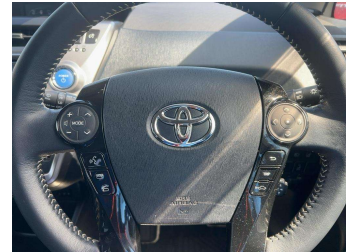

# 2019 Toyota Prius ALPHA S, CRUISE, REVERSE

Purchase Price

**\$24,495**

Includes GST  
Excludes on-road costs of \$595

Finance may be available on this vehicle. Ask one of our friendly staff for more information.

## Top features

- » ABS brakes
- » Air Conditioning
- » CD Player
- » Central Locking
- » Climate Control
- » Driver airbag
- » Factory CD(s)
- » Passenger airbag
- » Power steering

Body Style

**4 door, Station Wagon**