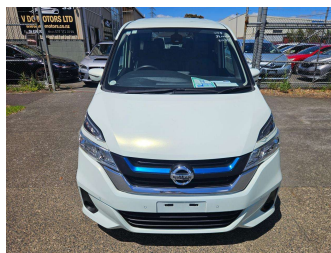

2020 Nissan Serena E-POWER, HIGHWAY STAR, PRO

Purchase Price **\$21,995**

Includes GST
Excludes on-road costs of \$595

Finance may be available on this vehicle. Ask one of our friendly staff for more information.

Body Style
4 door, Van

Odometer
105,300 km

Engine
1200 cc, Hybrid

Fuel Type
Hybrid

Transmission
Auto

Wheels
Factory Alloys

VIN
-

Interior
Black

Safety

Based on 2025 VSRR rating

Reg No.
-

Ext Colour
Black

History
-

Seats
7 seats

CO2 Emissions
★★★★☆
135 grams/km

Energy Economy
★★★★☆☆
Annual fuel cost of \$2,270
5.8L per 100km