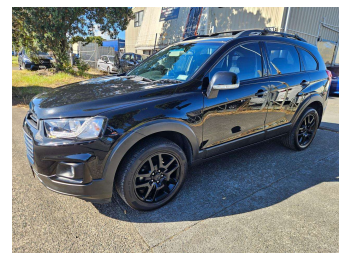

2017 Holden Captiva LS EQUIPE, 7 SEATER,

Purchase Price

\$13,995

Includes GST, Registration & Licensing

Finance may be available on this vehicle. Ask one of our friendly staff for more information.

Gain peace of mind with Mechanical Breakdown Insurance. **Ask us how.**

Top features

None Listed

Body Style

4 door, SUV

Odometer

98,500 km

Engine

2400 cc, Petrol

Fuel Type

Petrol

Transmission

Auto

Wheels

Factory Alloys

VIN

KL3CA26U9HB754244