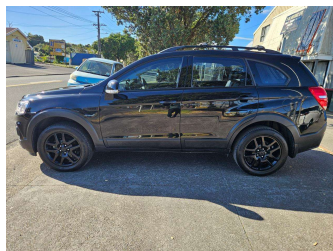

2017 Holden Captiva LS EQUIPE, 7 SEATER,

Purchase Price

\$13,995

Includes GST, Registration & Licensing

Finance may be available on this vehicle. Ask one of our friendly staff for more information.

Gain peace of mind with Mechanical Breakdown Insurance. **Ask us how.**

Top features

None Listed

Body Style

4 door, SUV

Odometer

98,500 km

Engine

2400 cc, Petrol

Fuel Type

Petrol

Transmission

Auto

Wheels

Factory Alloys

VIN

KL3CA26U9HB754244