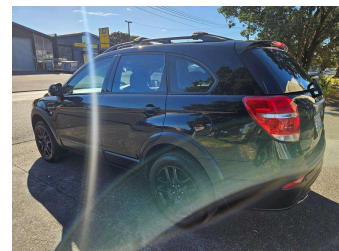

2017 Holden Captiva LS EQUIPE, 7 SEATER,

Purchase Price

\$13,995

Includes GST, Registration & Licensing

Finance may be available on this vehicle. Ask one of our friendly staff for more information.

Gain peace of mind with Mechanical Breakdown Insurance. **Ask us how.**

Top features

None Listed

Body Style

4 door, SUV

Odometer

98,500 km

Engine

2400 cc, Petrol