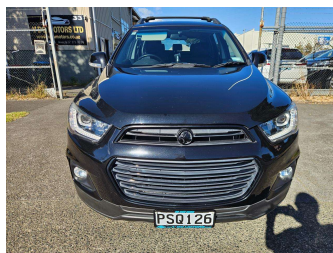

2017 Holden Captiva LS EQUIPE, 7 SEATER,

Purchase Price

\$13,995

Includes GST, Registration & Licensing

Finance may be available on this vehicle. Ask one of our friendly staff for more information.

Gain peace of mind with Mechanical Breakdown Insurance. **Ask us how.**

Top features

None Listed

Body Style

4 door, SUV

Odometer

98,500 km

Engine

2400 cc, Petrol

Fuel Type

Petrol

Transmission

Auto

Wheels

Factory Alloys

VIN

KL3CA26U9HB754244