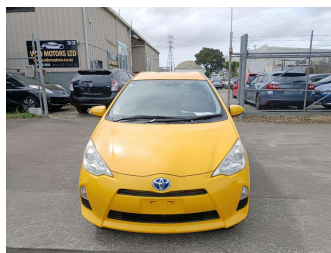

2014 Toyota AQUA S, PUSH START, MODELLISTA

Purchase Price **\$10,995**

Includes GST
Excludes on-road costs of \$595

Finance may be available on this vehicle. Ask one of our friendly staff for more information.

Body Style
4 door, Hatchback

Odometer
57,900 km

Engine
1500 cc, Hybrid

Fuel Type
Hybrid

Transmission
Auto

Wheels
Custom Alloys

VIN
7AT0H65YX24285714

Interior
-