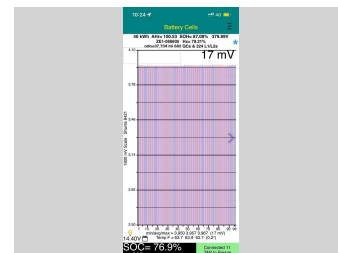

2019 Nissan Leaf 40X, PRO PILOT, 360 CAMERA,

Purchase Price **\$18,295**
Includes GST
 Excludes on-road costs of \$595

Finance may be available on this vehicle. Ask one of our friendly staff for more information.

History

-

Seats
5 seats

CO2 Emissions
★★★★★☆☆
0 grams/km

Energy Economy
★★★★★☆☆
Annual fuel cost not available

Cost per year is an estimate based on electricity price of \$0.27 per kWh and an average distance of 14000 km. Includes Road User Charges (RUC). Emissions and Energy Economy figures standardised to 3P WLTP.
Stock ID: 4881