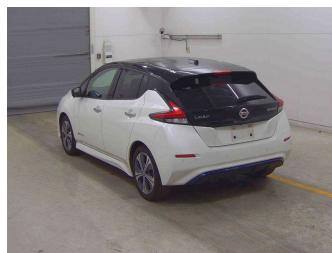

2019 Nissan Leaf 40X, PRO PILOT, 360 CAMERA,

Purchase Price **\$18,295**
Includes GST
 Excludes on-road costs of \$595

Finance may be available on this vehicle. Ask one of our friendly staff for more information.

Gain peace of mind with Mechanical Breakdown Insurance. **Ask us how.**

Top features
 None Listed

Body Style
4 door, Hatchback

Odometer
60,900 km

Engine
0 cc, Electric

Fuel Type
Electricity

Transmission
Auto